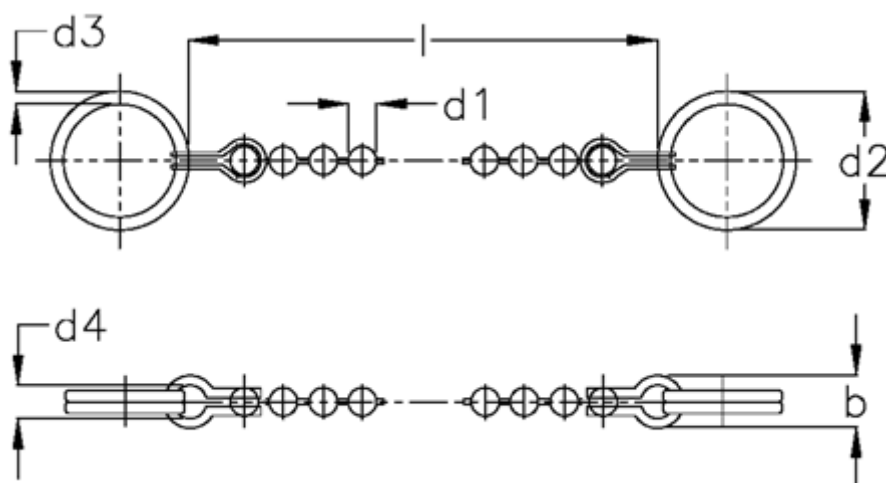

Article number: 2001550030
Description: E+G Ball chain
GN 111-500-30

Measures

b	= 6
d1	= 3.5
d2	= 30
d3	= 1.8
d4	= 4
l	= 500
Static load (N)	= 120